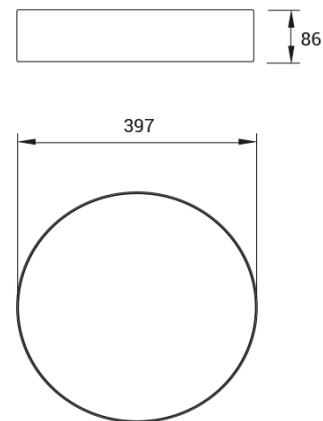

BEN MEDIUM IP40 PG Double Emission

Frosted Acryl-Satiné impact resistant.

CODE		FLUX	SIZE	CERTIFICATIONS
10DI28PGK3	28W 3000K	3424lm	397mm	    

Optics

PG diffuser with frosted Acryl-Satiné and impact resistant diffuser UGR<22.