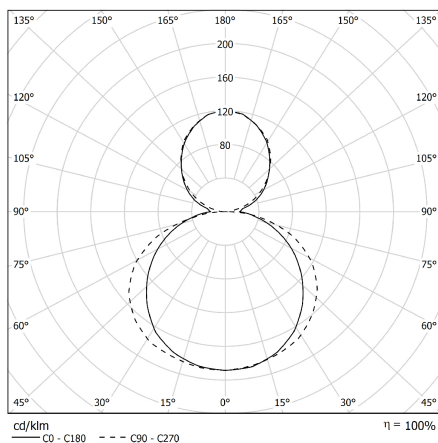

BEN MEDIUM IP40 PG Double Emission

Frosted Acryl-Satiné impact resistant.

CODE		FLUX	SIZE	CERTIFICATIONS
10DI28PGK3	28W 3000K	3424lm	397mm	    

Optics

PG diffuser with frosted Acryl-Satiné and impact resistant diffuser UGR<22.